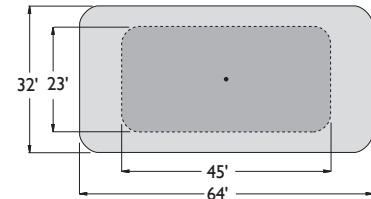

WIH-OS-OMUS2 Ceiling Mount Sensor