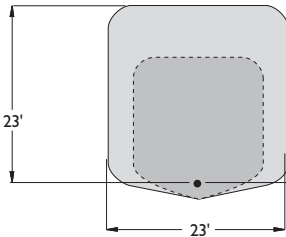

Wireless Lighting Controls

wiHUBB™ Ceiling Mount and Wall Mount Sensors

RANGE DIAGRAMS

WIH-OS-OMDT2 Ceiling Mount Sensor

WIH-OS-OMDT1 Ceiling Mount Sensor

WIH-OS-OMDT5 Ceiling Mount Sensor

WIH-OS-OMUS5 Ceiling Mount Sensor