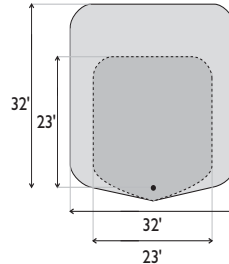

Wireless Lighting Controls

wiHUBB™ Ceiling Mount and Wall Mount Sensors

RANGE DIAGRAMS

WIH-OS-OMDT2 Ceiling Mount Sensor

WIH-OS-OMDT1 Ceiling Mount Sensor

WIH-OS-OMDT5 Ceiling Mount Sensor

WIH-OS-OMUS5 Ceiling Mount Sensor