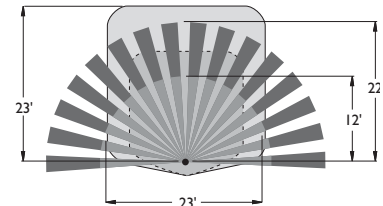

Wireless Lighting Controls

wiHUBB™ Ceiling Mount and Wall Mount Sensors

RANGE DIAGRAMS

WIH-OS-OMDT2 Ceiling Mount Sensor

WIH-OS-OMDT1 Ceiling Mount Sensor

WIH-OS-OMDT5 Ceiling Mount Sensor

WIH-OS-OMUS5 Ceiling Mount Sensor