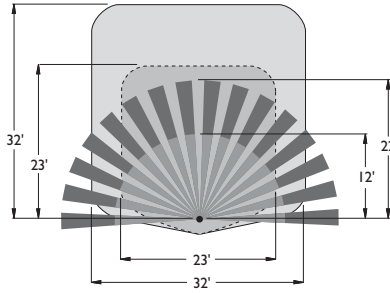

Wireless Lighting Controls

wiHUBB™ Ceiling Mount and Wall Mount Sensors

RANGE DIAGRAMS

WIH-OS-OMDT2 Ceiling Mount Sensor

WIH-OS-OMDT1 Ceiling Mount Sensor

WIH-OS-OMDT5 Ceiling Mount Sensor

WIH-OS-OMUS5 Ceiling Mount Sensor