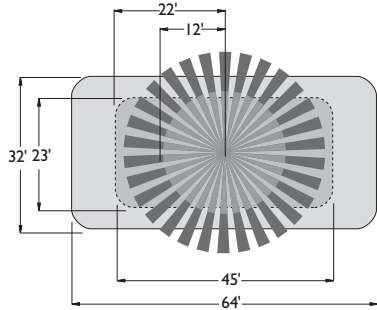

Wireless Lighting Controls

wiHUBB™ Ceiling Mount and Wall Mount Sensors

RANGE DIAGRAMS

WIH-OS-OMDT2 Ceiling Mount Sensor

WIH-OS-OMDT1 Ceiling Mount Sensor

WIH-OS-OMDT5 Ceiling Mount Sensor

WIH-OS-OMUS5 Ceiling Mount Sensor